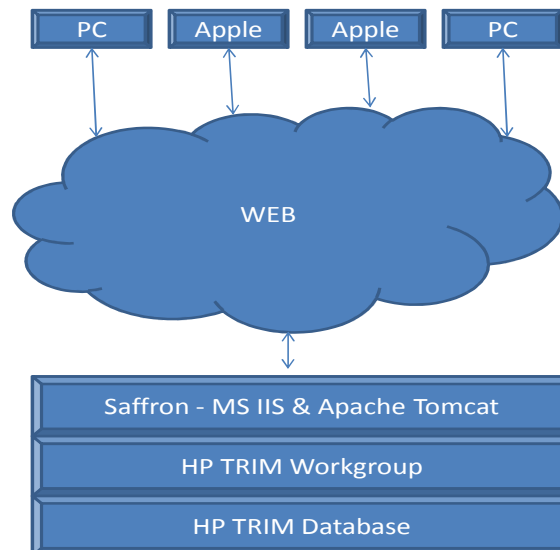

Email Management

- Email Client Feature
- Download Mail via IMAP4
- Drag and Drop Email to HP TRIM folder
- View all Catalogued Email
- Catalogue Email and Attachments
- Generic Document Viewer

Image Management

- TWAIN Scanner Support
- Document Scanning
- Generic Document Viewer
- Document Annotation via Viewer
- Multi Page Document Scanning

Security

- Single Signon Portal
- Individual Security Access Level
- Security Caveats
- Group Security Access Level
- Records Access Controls

Calendaring Management

- Schedule Events
- Attach HP TRIM Records/Documents
- Search for Events
- Assign HP TRIM users
- Generic Document Viewing

Additionally the administrator can set different functions for different types of users such that excluded functions are not displayed when the user signs onto the [Saffron](#) web client.

[Saffron](#) and HP TRIM Architecture

[Saffron](#) is a product of VersaPAC Sdn Bhd and is available in multiple languages for additional information please contact info@versapac.com.my

Trademarks – Apple is a trademark of Apple Inc. MS is a registered trademark of Microsoft Corporation. Apache Tomcat is a trademark of the Apache Software Foundation. Other product names mentioned herein may be trademarks of their respective owners